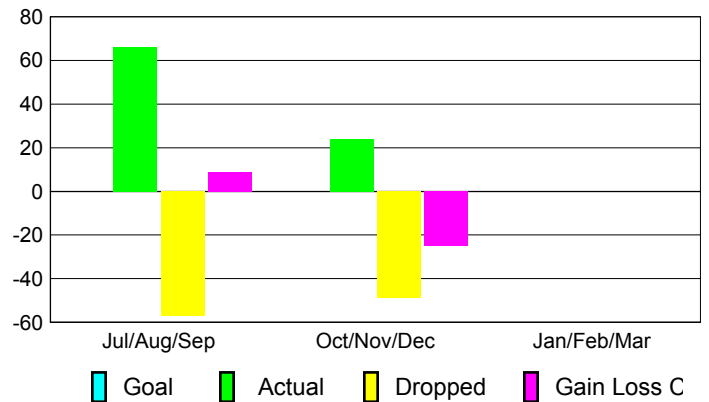

Membership Results 2012-2013

Goal, New, Dropped, Gain/Loss