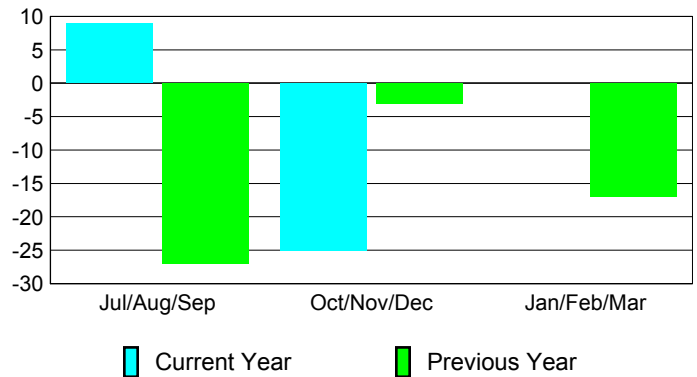

Membership Results
2012-2013

Membership
2011-2012

| Month | Net Memb Goal | Actual New Memb | Actual Dropped Memb | Gain/Loss of Memb | Gain/Loss of Memb |
|---------------|---------------|-----------------|---------------------|-------------------|-------------------|
| Jul/Aug/Sep | 0 | 66 | -57 | 9 | -27 |
| Oct/Nov/Dec | 0 | 24 | -49 | -25 | -3 |
| Jan/Feb/Mar | 0 | | | | -17 |
| Totals | 0 | 90 | -106 | -16 | -47 |

Membership Results 2012-2013

Goal, New, Dropped, Gain/Loss

Comparison of Membership Gain/Loss

Current Year Compared to the Previous Year

Gender Comparison 2012-2013